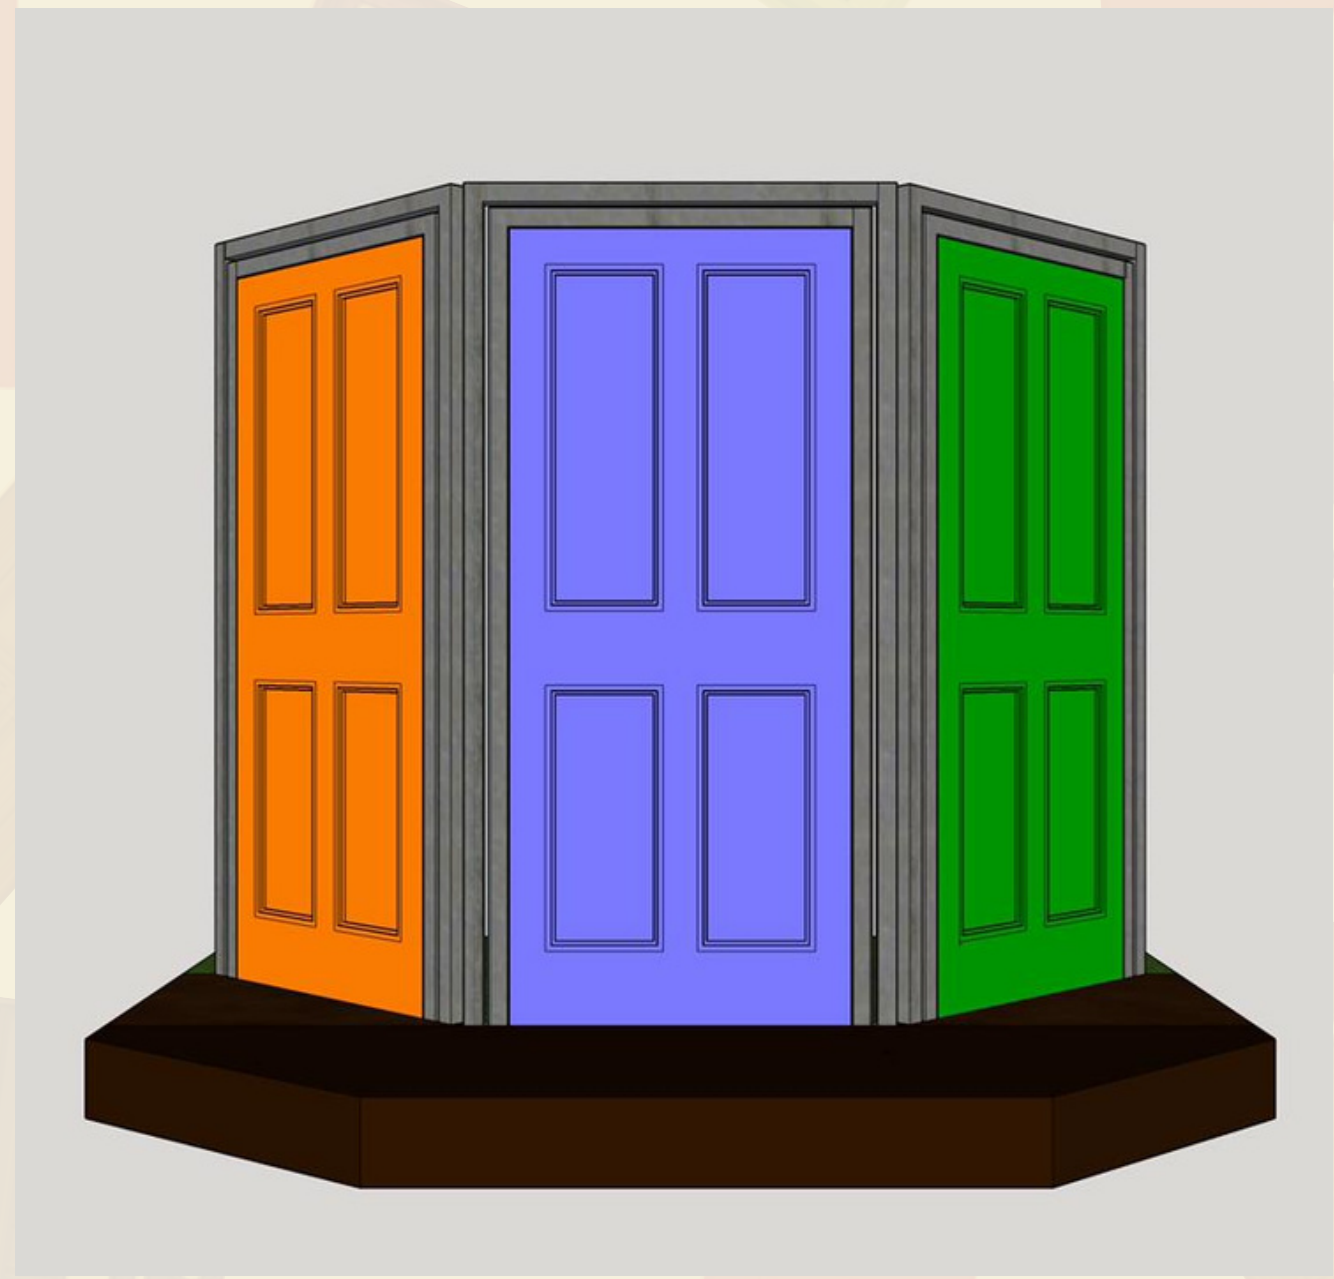

PROFESSOR AARDVARK IN
COLLABORATION WITH CIRQUE
GRAVITY PRESENT

INDOORS

"HOPEFULLY" -
TOURING SUMMER 2022

A FLAT PACK FARCE
FOR COMMUNITY

INDOORS IS PIECE OF CONTEMPORARY THEATRE THAT USES THREE DOORS TO CLIMB ON, SWING THROUGH AND DANCE WITH. USING HIGH OCTANE PHYSICAL THEATRE AND VISUAL PERFORMANCE WE WILL PORTRAY A STORY OF TOGETHERNESS AND COMMUNITY TO EXPLORE WHAT REALLY HAPPENS WHEN WE OPEN OUR DOORS TO THE WORLD.

**KNOCK
KNOCK**

DESIGN CONCEPT

The revolving doors present the cyclical passing of time that exist within our homes as living structures. If these walls could speak, they would tell the story of all the families and all the people that have lived here. We will use the four doors as a device to tell the story of four different people all coming to terms with what it means to leave and what it means to come home.